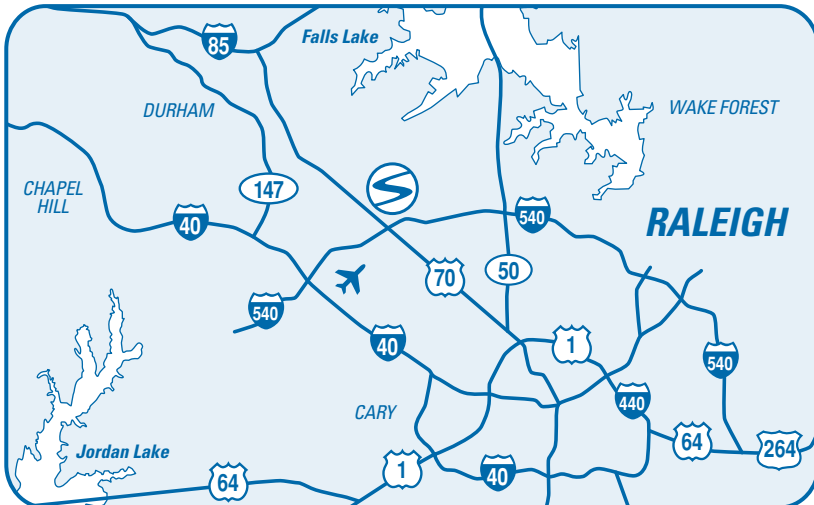

Directions To Signal Raleigh Studio

7780 Brier Creek Pkwy, Suite 415, Raleigh, NC 27617

919.474.0330 | www.signalinc.com

FROM I-40

- 1: Take EXIT 283 to I-540 East 4.5 mi
- 2: Take the GLENWOOD AVE/US-70 W exit, EXIT 4B 1.1 mi
- 3: Turn RIGHT onto BRIER CREEK PKWY. 0.6 mi
- 4: Turn LEFT onto ACC BLVD. (Alexander Office Park)
- 5: **Signal is located in 7780, Suite 415**

FROM DOWNTOWN/US-70 EAST

- 1: Take GLENWOOD AVE/US-70 West 11.3 mi
- 2: Turn RIGHT onto BRIER CREEK PKWY. 0.6 mi
- 3: Turn LEFT onto ACC BLVD. (Alexander Office Park)
- 4: **Signal is located in 7780, Suite 415**

FROM RTP

- 1: Take TW ALEXANDER DR. East 3.4 mi
- 2: Turn RIGHT onto GLENWOOD AVE/US-70 East 0.5 mi
- 3: Turn LEFT onto BRIER CREEK PKWY. 0.6 mi
- 4: Turn LEFT onto ACC BLVD. (Alexander Office Park)
- 5: **Signal is located in 7780, Suite 415**