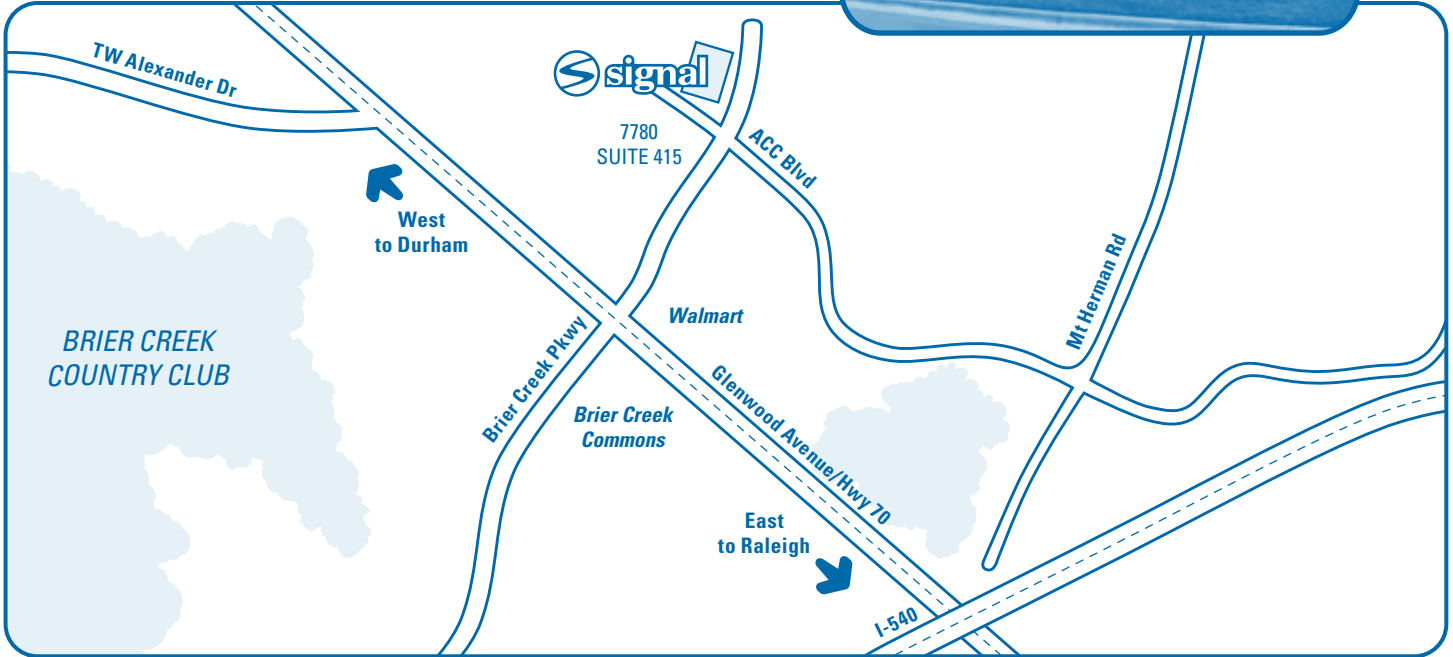

Directions To Signal Raleigh Studio

7780 Brier Creek Pkwy, Suite 415, Raleigh, NC 27617

919.474.0330 | www.signalinc.com

FROM I-40

- 1: Take EXIT 283 to I-540 East 4.5 mi
- 2: Take the GLENWOOD AVE/US-70 W exit, EXIT 4B 1.1 mi
- 3: Turn RIGHT onto BRIER CREEK PKWY. 0.6 mi
- 4: Turn LEFT onto ACC BLVD. (Alexander Office Park)
- 5: **Signal is located in 7780, Suite 415**

FROM DOWNTOWN/US-70 EAST

- 1: Take GLENWOOD AVE/US-70 West 11.3 mi
- 2: Turn RIGHT onto BRIER CREEK PKWY. 0.6 mi
- 3: Turn LEFT onto ACC BLVD. (Alexander Office Park)
- 4: **Signal is located in 7780, Suite 415**

FROM RTP

- 1: Take TW ALEXANDER DR. East 3.4 mi
- 2: Turn RIGHT onto GLENWOOD AVE/US-70 East 0.5 mi
- 3: Turn LEFT onto BRIER CREEK PKWY. 0.6 mi
- 4: Turn LEFT onto ACC BLVD. (Alexander Office Park)
- 5: **Signal is located in 7780, Suite 415**